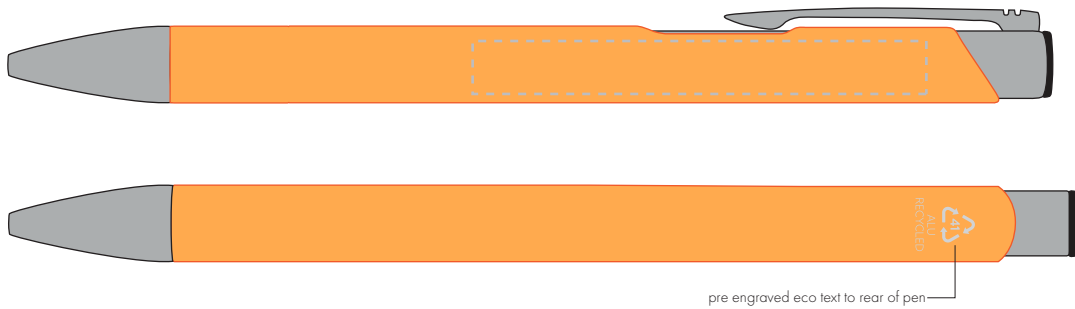

Your Ref:
Our Ref:

Quantity:
Version: 1

Product Code: TPC982001
Product Colour: NEON AMBER

PRINTING CONCERNS:

We stock this item in the following colours

**PANTONE REFERENCE(S)**

- Colour 1
- Colour 2
- Colour 3
- Colour 4

ARTWORK SCALE 100%

ARTWORK SCALE 100%
Side Print Area:
60mm x 7mm

The dashed line is to demonstrate print area and will not appear on your printed item

PLEASE NOTE:

- All colours including print and product are for visual purposes only and should not be regarded as the actual colour of the product and print.
- Some products may vary from batch to batch and may differ from previous orders.
- The colour and texture of a product can also have an effect on the final print colour.
- By approving this order we accept that you understand these terms.